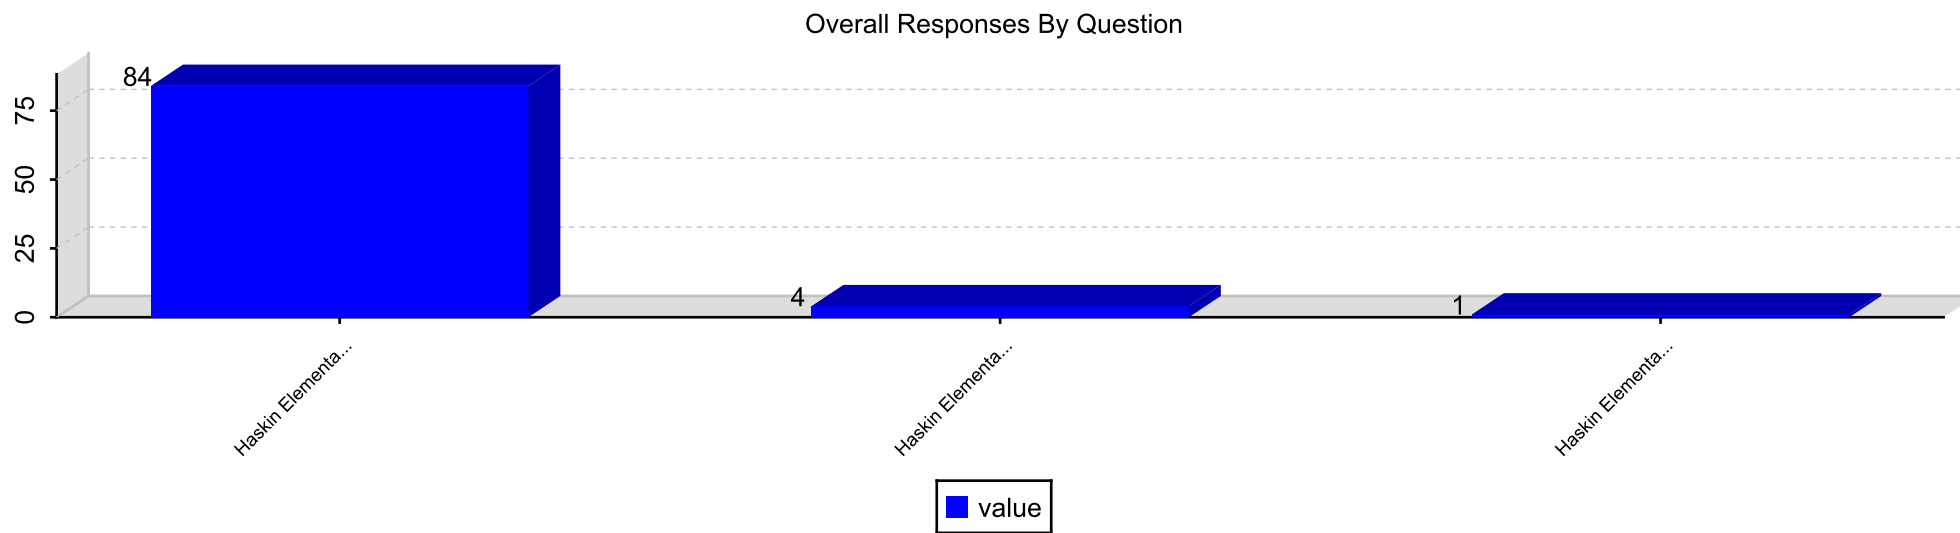

Responses By Section and Question

Section: About My School

Responses By Question

Question 1. My teacher wants me to learn.

Question 2. My teacher is fair to me.